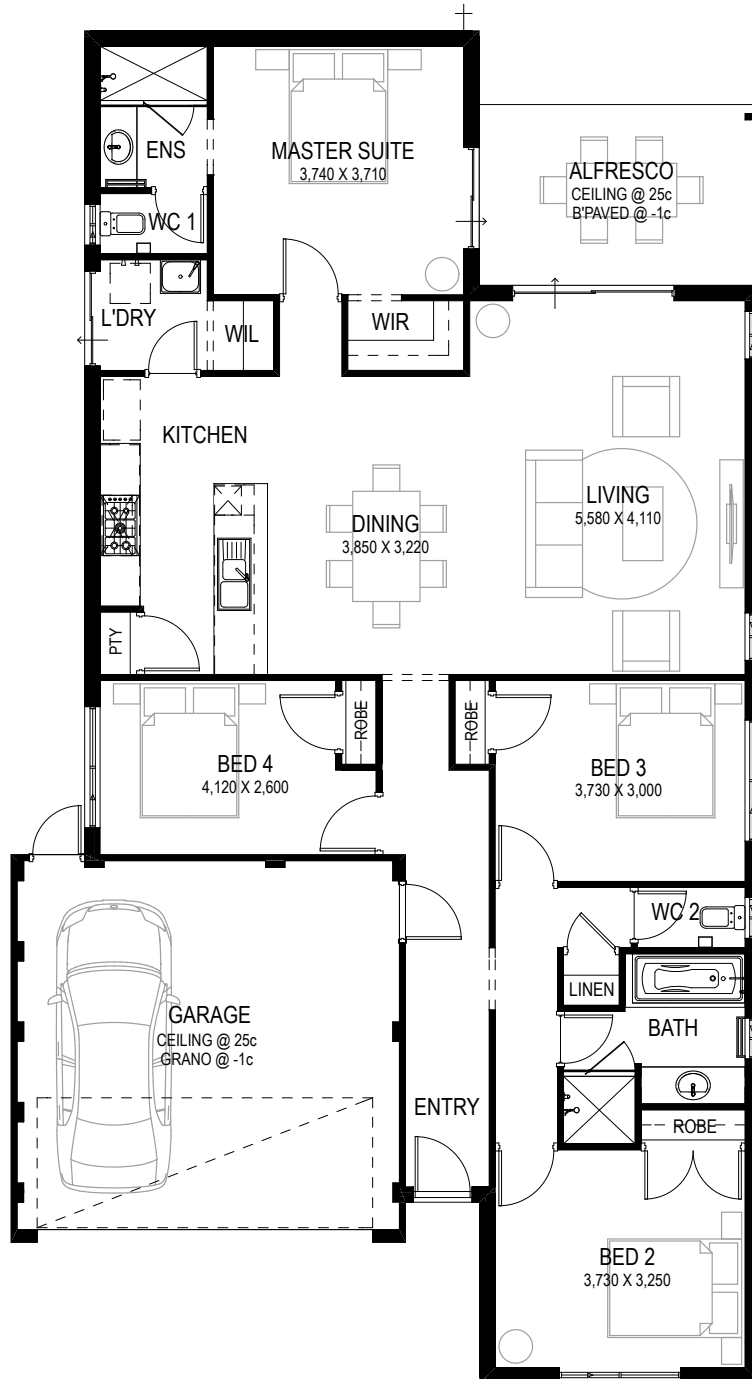

The Garratt

m²
TOTAL AREA
192m²

↔
LOT WIDTH
12.5m

🛏
BED
3

🛁
BATH
2

Perth Metro 6555 7522 | Bunbury to Margaret River 9760 1910
commodorehomes.com.au

COMMODORE
HOMES