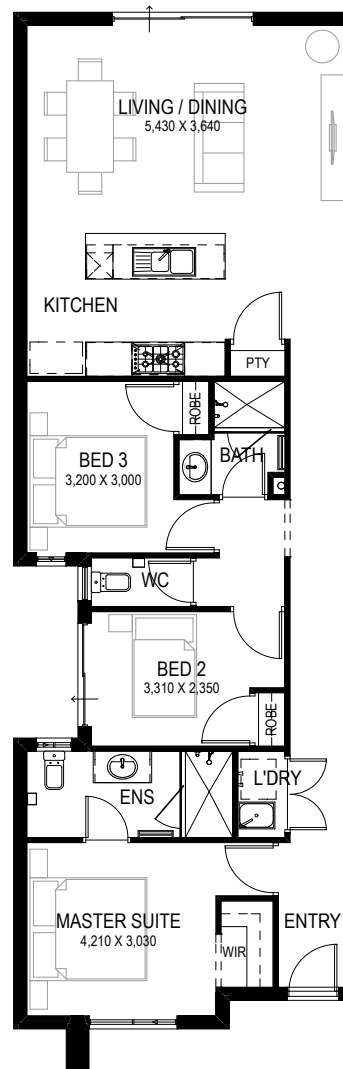

The Lancelin

TOTAL AREA
134m²

LOT WIDTH
6m

BED
3

BATH
2

Perth Metro 6555 7522 | Bunbury to Margaret River 9760 1910
commodorehomes.com.au

COMMODORE
HOMES