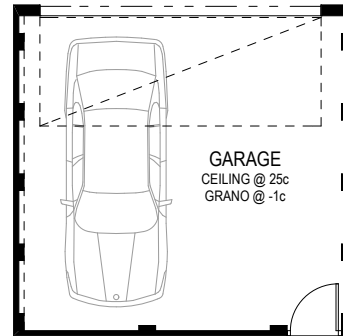

The Lancelin

TOTAL AREA
134m²

LOT WIDTH
6m

BED
3

BATH
2

Perth Metro 6555 7522 | Bunbury to Margaret River 9760 1910
commodorehomes.com.au

COMMODORE
HOMES