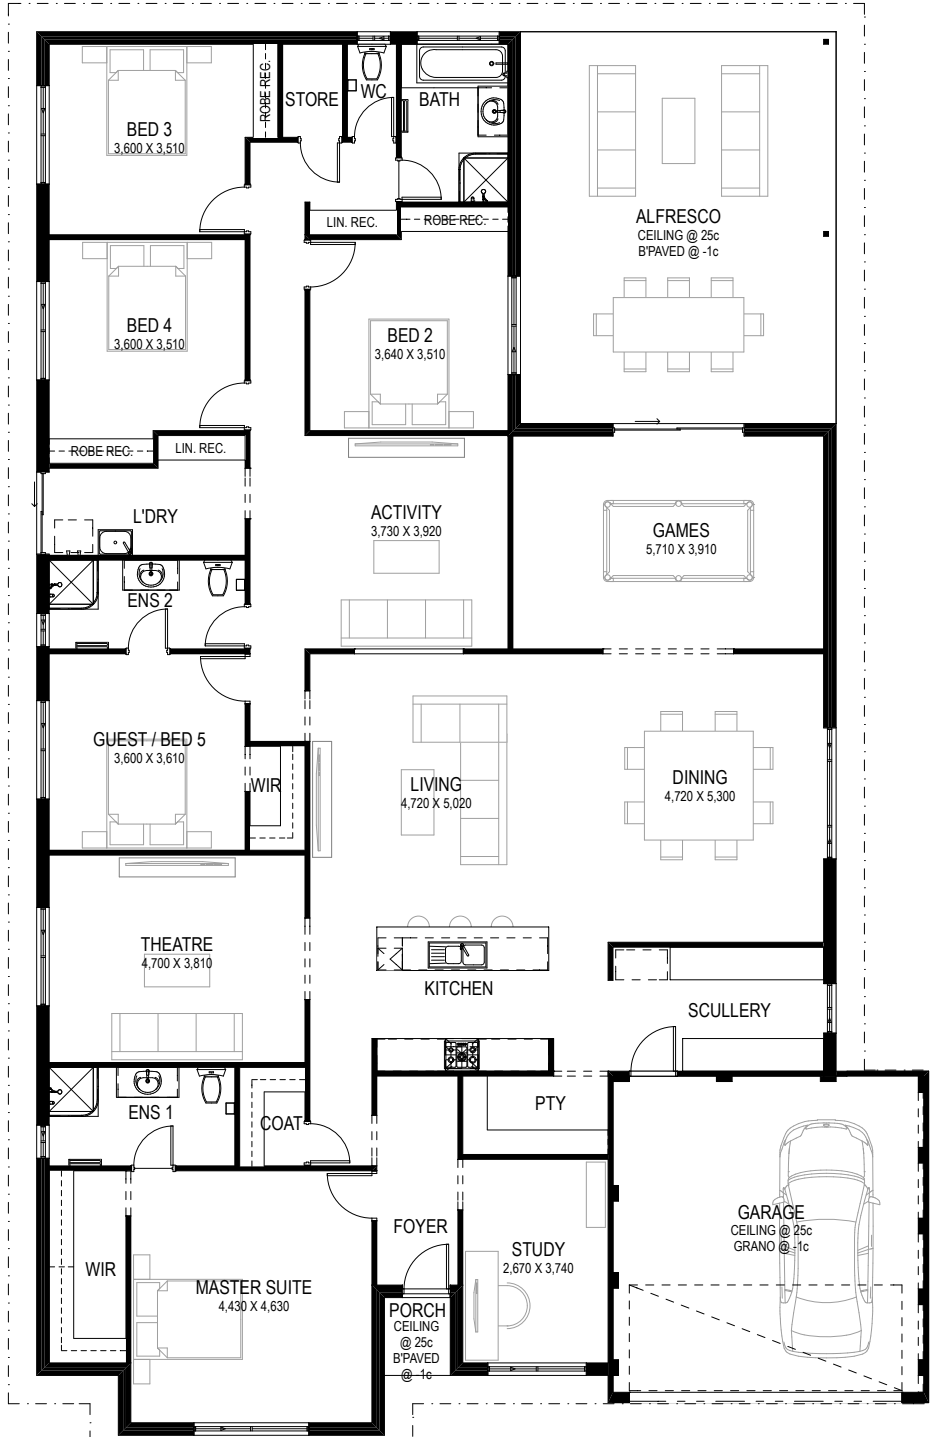

The Lawley

TOTAL AREA
382m²

LOT WIDTH
18m

BED
5

BATH
3

Perth Metro 6555 7522 | Bunbury to Margaret River 9760 1910
commodorehomes.com.au

COMMODORE
 HOMES
 NOTHING COMPARES