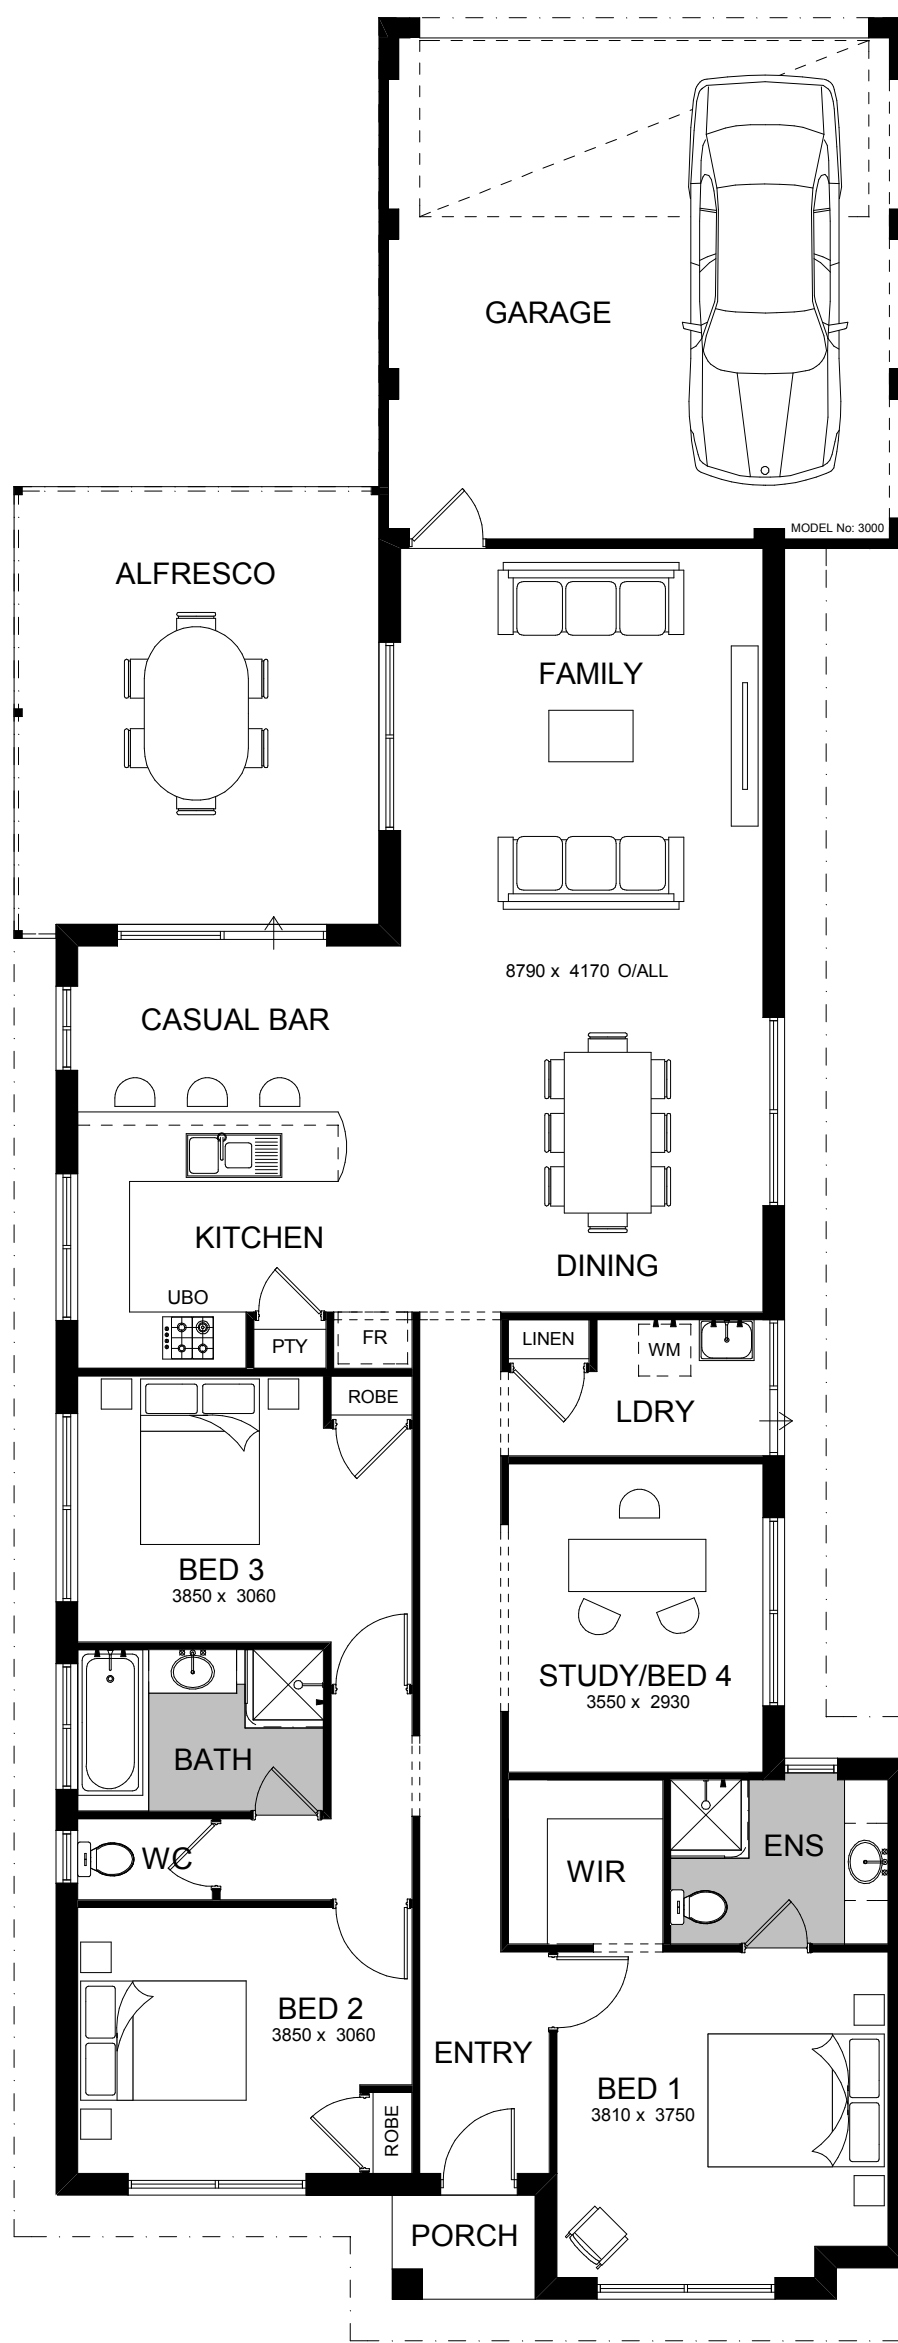

PROMOTION

MODEL No: 3000

GARAGE

ALFRESCO

FAMILY

8790 x 4170 O/ALL

CASUAL BAR

KITCHEN

DINING

UBO

PTY

FR

LINEN

WM

LDRY

BED 3

3850 x 3060

BATH

WC

STUDY/BED 4

3550 x 2930

WIR

ENS

BED 2

3850 x 3060

ENTRY

BED 1

3810 x 3750

ROBE

PORCH

PROMOTION

PROMOTION