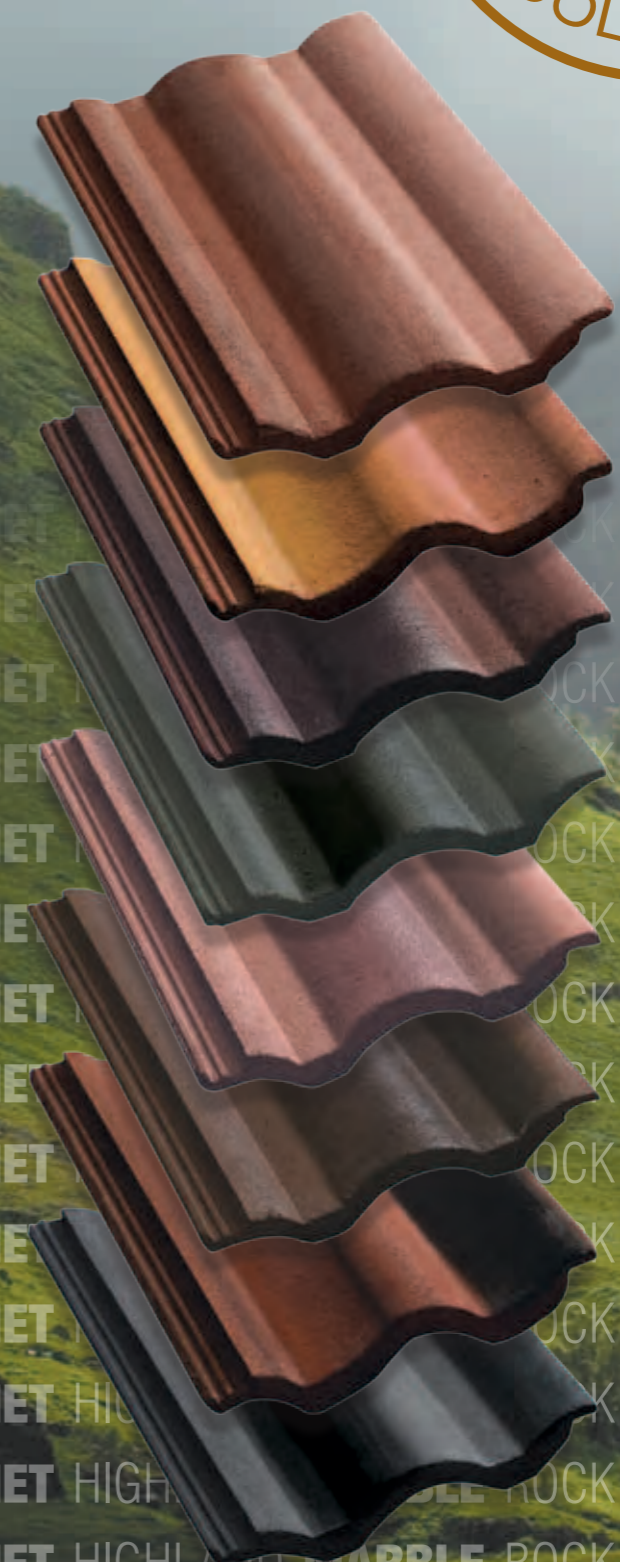

rock face
garnet

agate
eclipse

marble
eclipse

strata
highland
titanium

ORIGINS IN EARTH

Harmony
THE NATURAL CHOICE IN ROOF TILES

ROOF TILE DIVISION - PERTH
85 Vulcan Road
Canning Vale,
Western Australia 6155
Telephone: 08 9334 4626
Facsimile: 08 9334 4952

Postal Address:
PO Box 1928
Bunbury,
Western Australia 6231
Web: www.harmonyrooftiles.com.au
Email: bunbury@bgc.com.au

AGATE (Villa Profile)
Named after the unique Agate gemstone, this beautiful tile shows all the variegated and banded colour so often seen in this prized stone. Its rich, earthy colour tones perfectly complement the Australian way of life.

ROCK FACE (Villa Profile)
The Rockface tile has been named after the iconic images of the rugged Australian gorges so often seen and yet never forgotten. The beautiful colours of reds, oranges and chocolates are showcased in a blend of earthy style.

STRATA (Alpine Profile)
Nature's work across the ages gives us images of rock layer upon rock layer resulting in earthy colour tones that sit so comfortably with most architectural forms. From the past comes your colour choice.