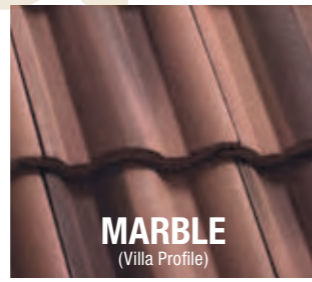

rock face
garnet

agate
eclipse

marble
eclipse

strata
highland
titanium

ORIGINS IN EARTH

Harmony
THE NATURAL CHOICE IN ROOF TILES

ROOF TILE DIVISION - PERTH
85 Vulcan Road
Canning Vale,
Western Australia 6155
Telephone: 08 9334 4626
Facsimile: 08 9334 4952

Postal Address:
PO Box 1408,
Canning Vale,
Western Australia 6970
Web: www.harmonyrooftiles.com.au
Email: tiles@harmonyrooftiles.com.au

SOUTHWEST OFFICE
13 Allnut Crt
Bunbury,
Western Australia 6230
Telephone: 08 9726 2049
Facsimile: 08 9726 2046

Postal Address:
PO Box 1928
Bunbury,
Western Australia 6231
Web: www.harmonyrooftiles.com.au
Email: bunbury@bgc.com.au