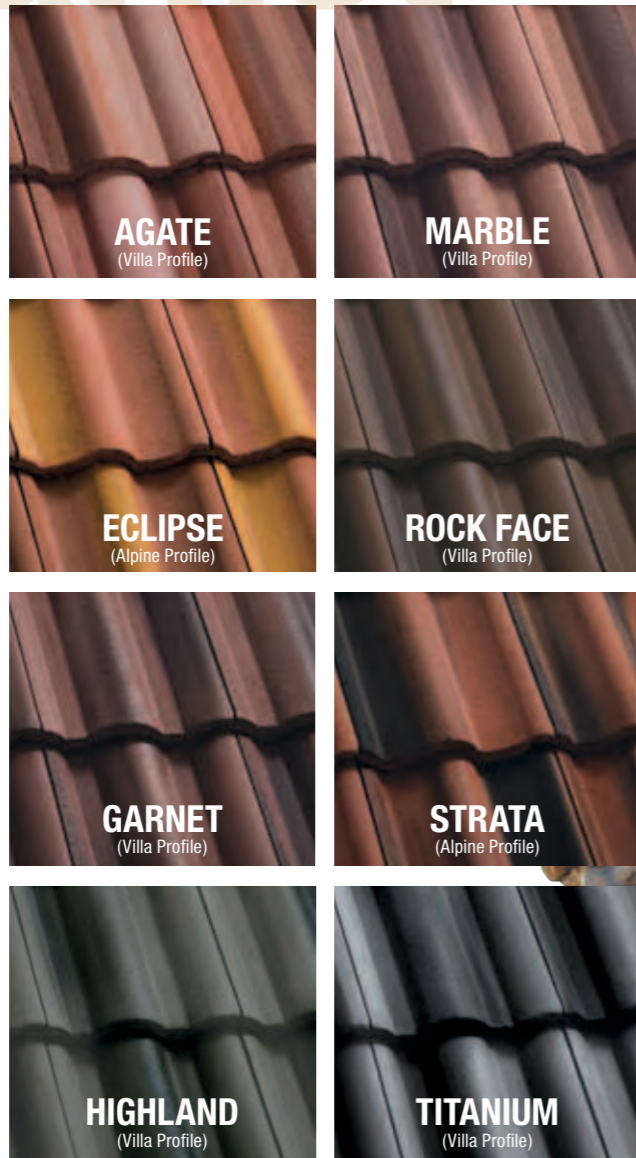

rock face
garnet

agate
eclipse

marble
eclipse

strata
highland
titanium

ORIGINS IN EARTH

Harmony
THE NATURAL CHOICE IN ROOF TILES

ROOF TILE DIVISION - PERTH
85 Vulcan Road
Canning Vale,
Western Australia 6155
Telephone: 08 9334 4626
Facsimile: 08 9334 4952

Postal Address:
PO Box 1408,
Canning Vale,
Western Australia 6970
Web: www.harmonyrooftiles.com.au
Email: tiles@harmonyrooftiles.com.au

SOUTHWEST OFFICE
13 Allnut Crt
Bunbury,
Western Australia 6230
Telephone: 08 9726 2049
Facsimile: 08 9726 2046

Postal Address:
PO Box 1928
Bunbury,
Western Australia 6231
Web: www.harmonyrooftiles.com.au
Email: bunbury@bgc.com.au